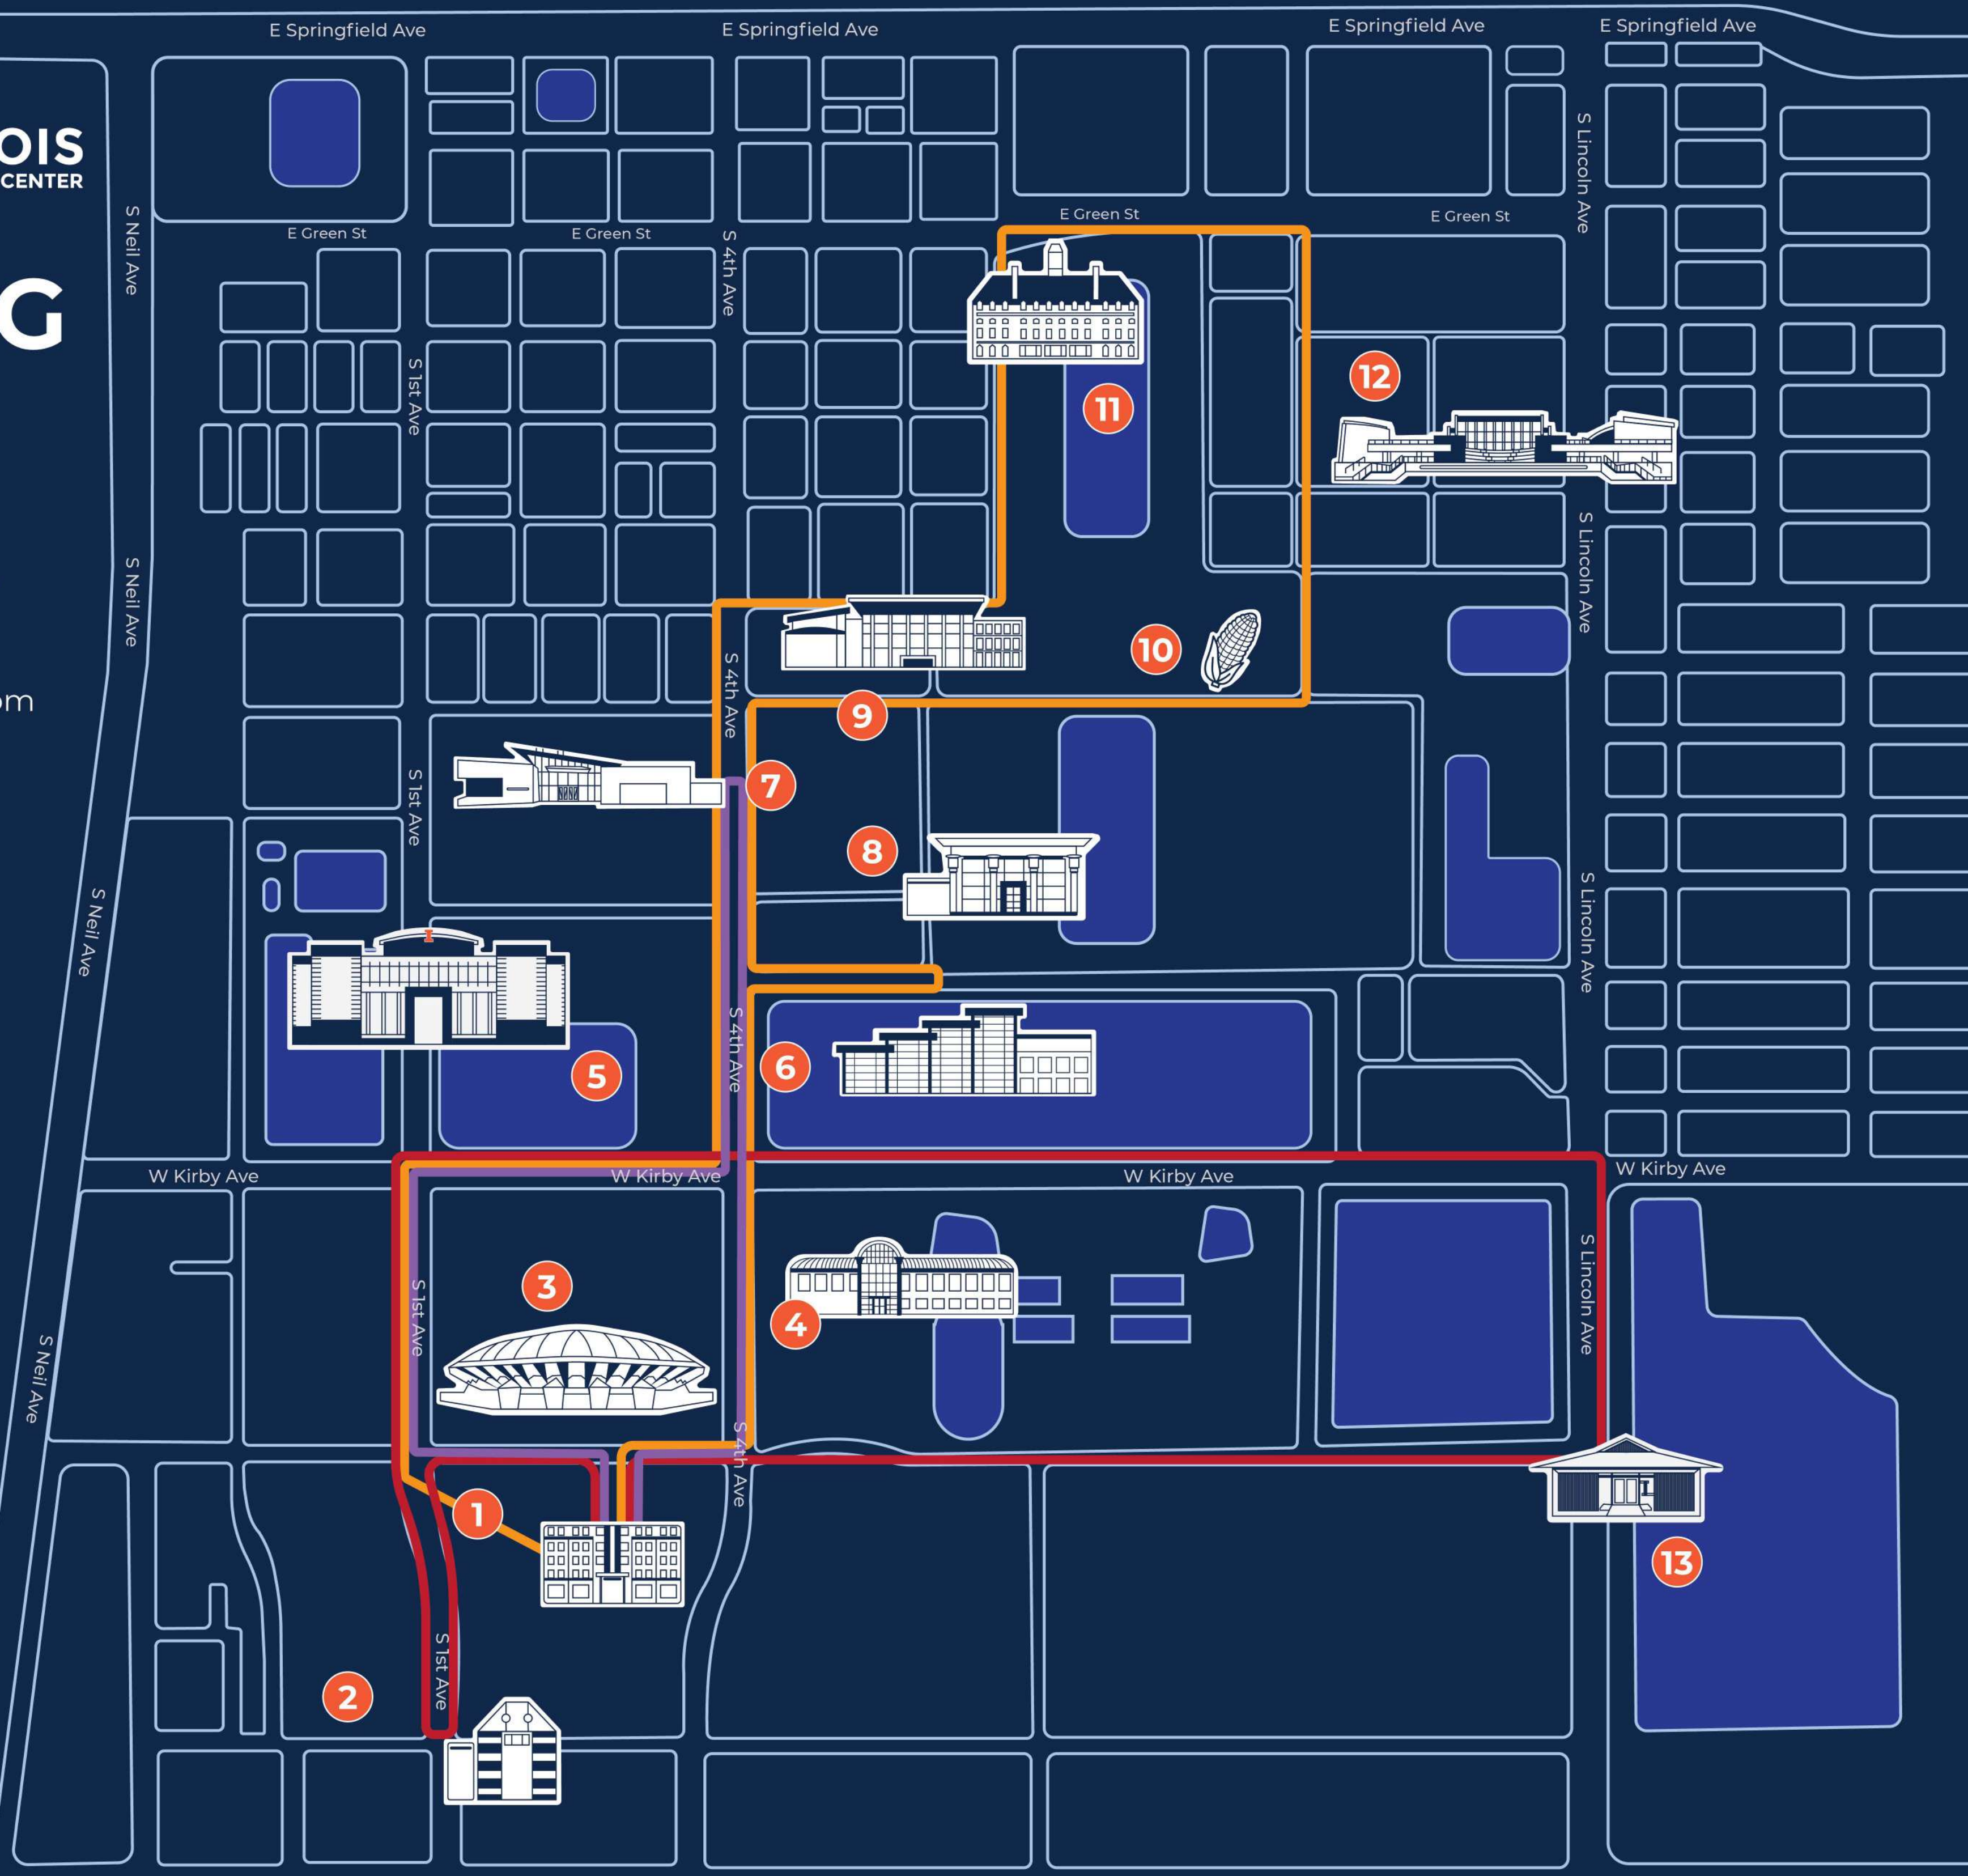

WALKING MAP

**I Hotel and Illinois
Conference Center**

1900 South First Street
Champaign, IL 61820
217.819.5000 | StayAtTheI.com

1 **I Hotel and Illinois Conference Center**
1900 South First Street
Champaign, IL 61820

5 **University of Illinois Memorial Stadium**
1402 S 1st St
Champaign, IL 61820

9 **Gies College of Business**
1206 S 6th St
Champaign, IL 61820

13 **Japan House**
2000 S Lincoln Ave
Urbana, IL 61802

2 **EnterpriseWorks**
60 Hazelwood Dr.
Champaign, IL 61820

6 **Law Building**
504 E Peabody Dr
Champaign, IL 61820

10 **Morrow Plots**
1102 S Goodwin Ave
Urbana, IL 61801

BIAGGI'S

14 **Biaggi's Ristorante Italiano**
2235 S Neil St
Champaign, IL 61820

3 **State Farm Center**
1800 S 1st St
Champaign, IL 61820

8 **Krannert Art Museum**
500 E Peabody Dr
Champaign, IL 61820

12 **Krannert Center for the Performing Arts**
500 S Goodwin Ave
Urbana, IL 61801

Short Path
1.66 miles

Medium Path
3.28 miles

Long Path
4.11 miles